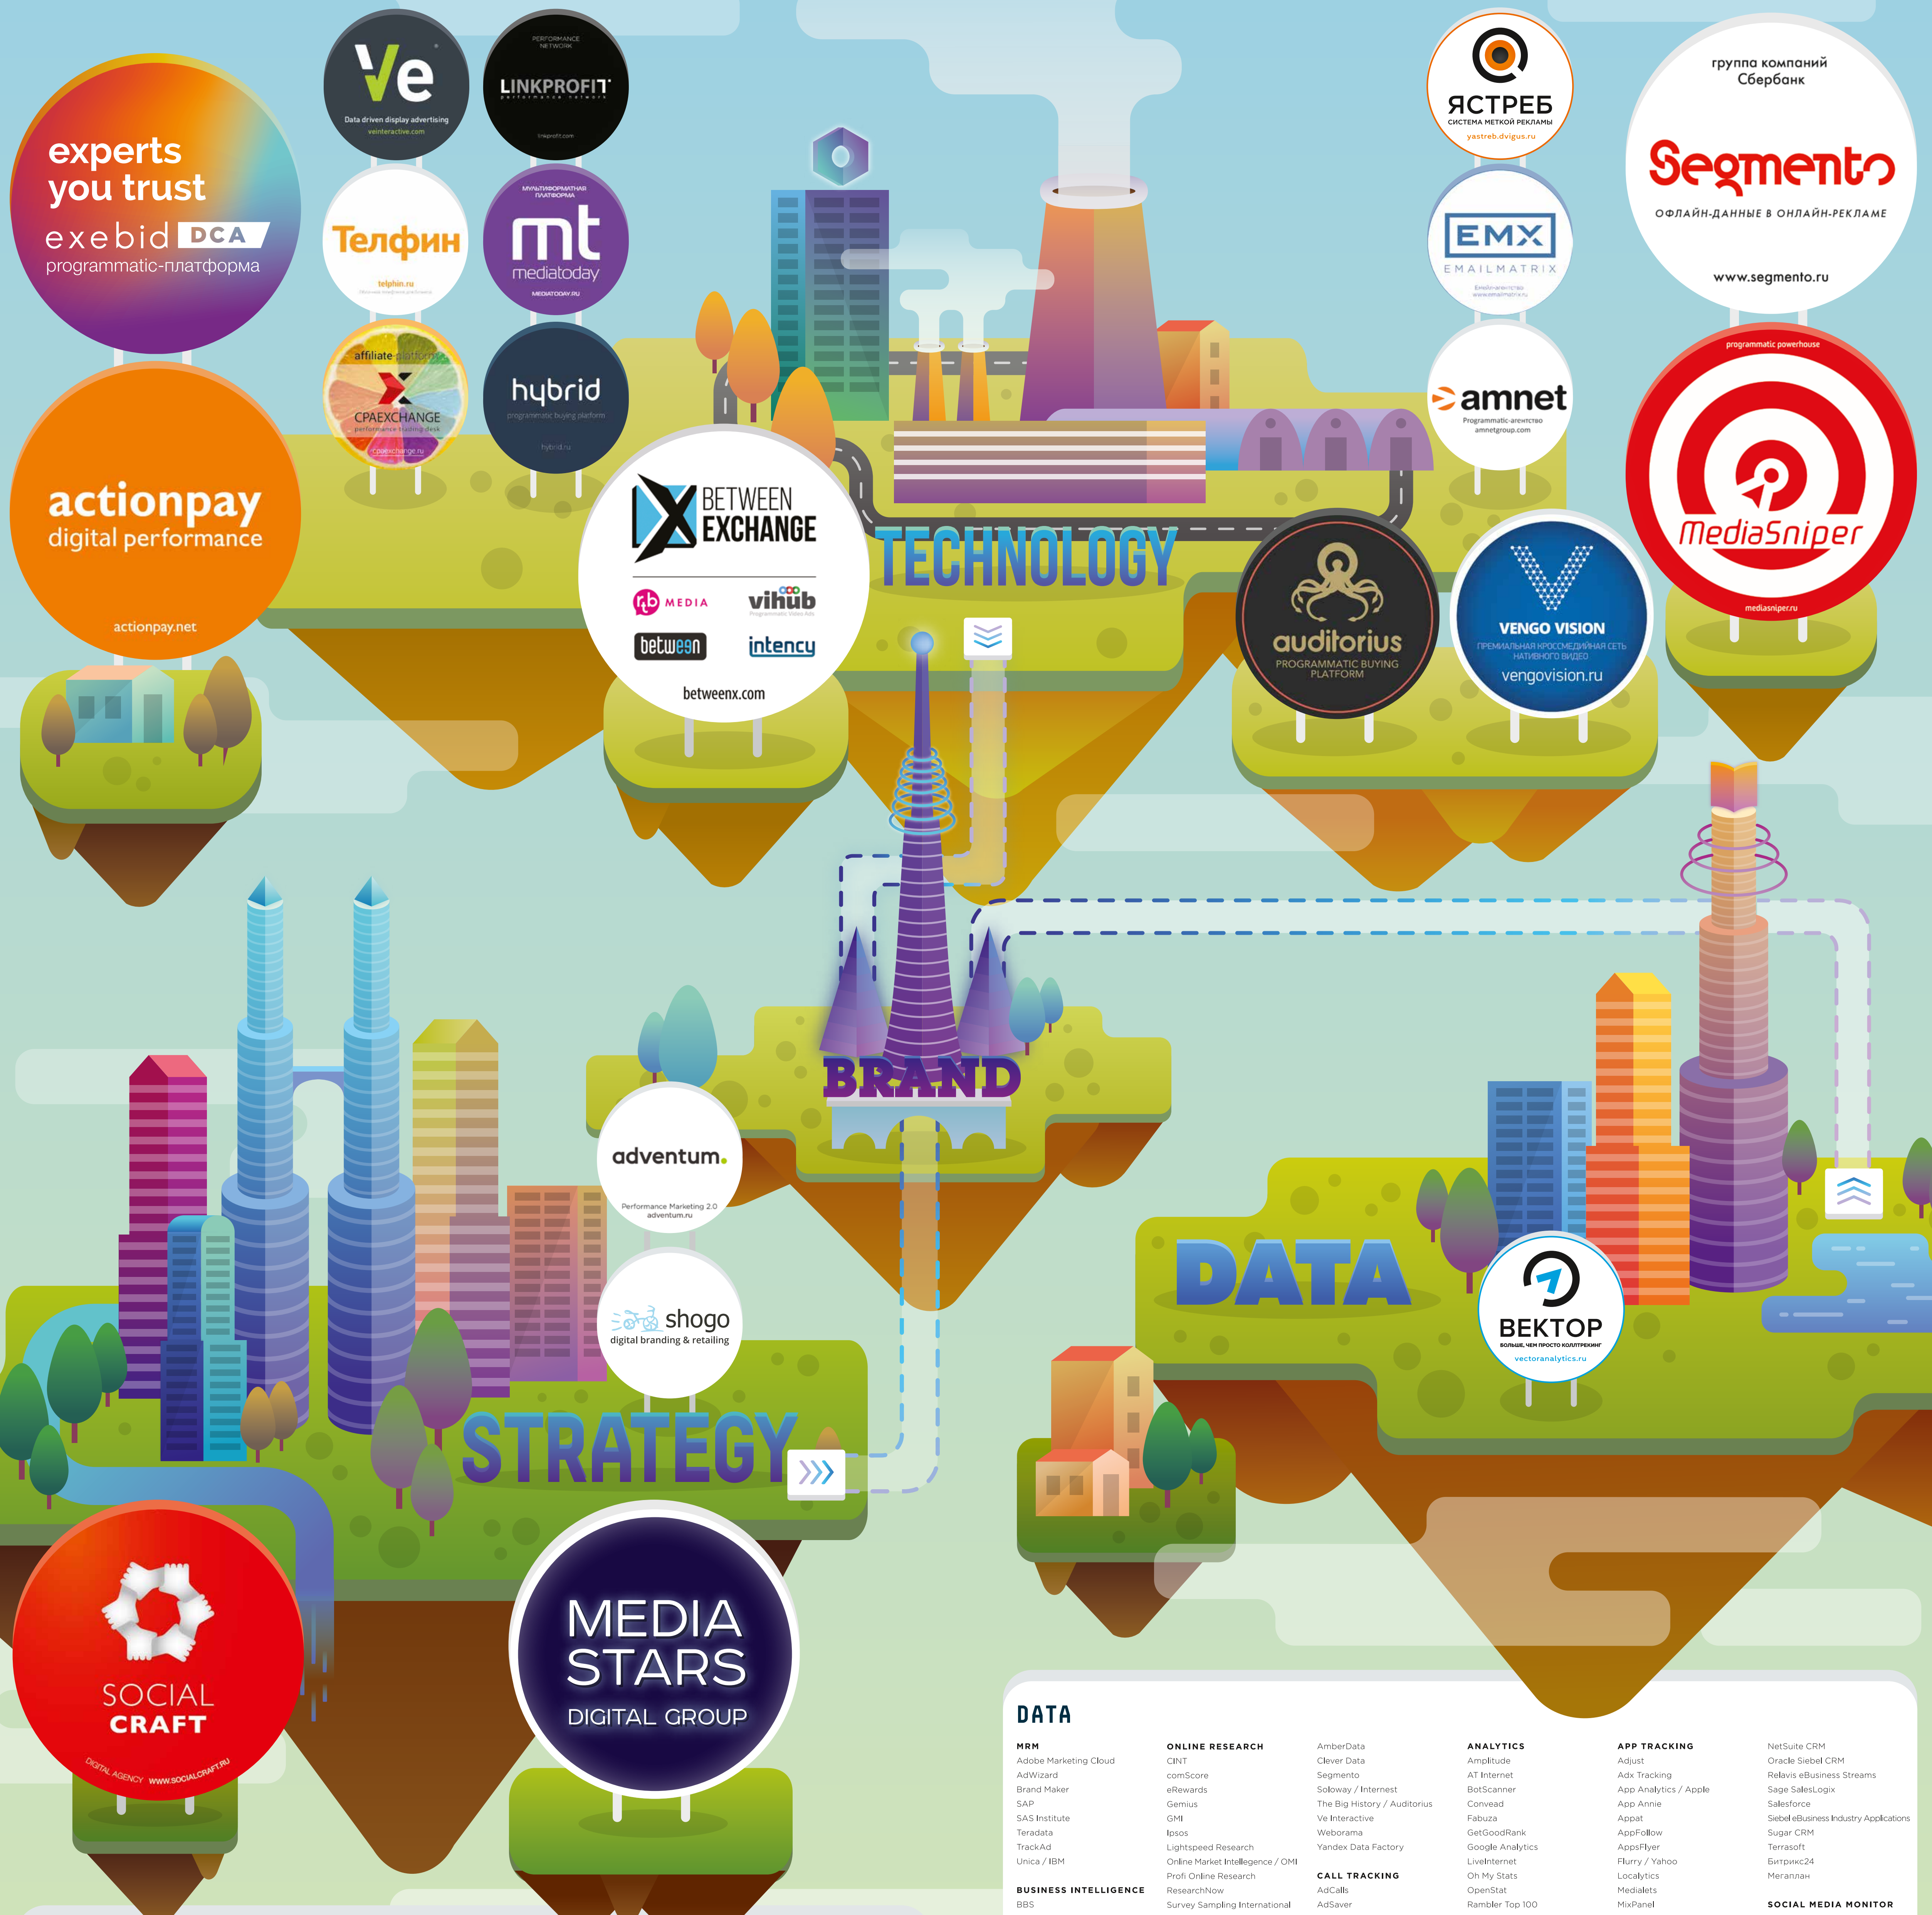

STRATEGY

MEDIA STRATEGY Accord Digital AdLabs Advance Digital / ADB Adventum AdWatch Isobar Artics	Digital BBDO Grape IconText i-Media Ingate Media Instinct MEDIA STARS DIGITAL GROUP	Mindshare Mosaic Nectarin Picheskyy Positive Media Resolution / OMD SocialCraft	Starcom / Vivaki Traffic Isobar Ашманов и партнеры	Artics Blondinka IconText i-Media Ingate iProspect MEDIA STARS DIGITAL GROUP	MGCorn Nectarin PICONSLUT Shogo Ашманов и партнеры
--	---	---	--	--	--

DATA

MRM Adobe Marketing Cloud AdWizard Brand Maker SAP SAS Institute Teradata TrackAd Unica / IBM	ONLINE RESEARCH CINT comScore eRewards Genius GM Ipsos Lightspeed Research Online Market Intelligence / OMI Profi Online Research ResearchNow Survey Sampling International Synovate Comcon Tiburon TNS Россия Oracle Prognoz Platform Qik Reklamier SAP SAS Tableau Tibco Software	AmbergData Clever Data Segmento Soloway / Internet The Big History / Auditorius Ve Interactive Weborama Яндекс Data Factory	ANALYTICS Amplitude AT Internet BotScanner Convead Fabuza GetGoodBank Google Analytics LiveInternet Oh My Stats OpenStat Rambler Top 100 RedMetric Roi Stat SEO Rate / Ашманов и партнеры Sepyra TOP Mail.Ru User Metrics Ton Analytics Вектор / Двирус Яндекс.Метрика	APP TRACKING Adjust Adx Tracking App Analytics / Apple App Annie Appat AppFollow AppFlyer Flurry / Yahoo Localytics Medialets MixPanel Mobile App Tracking	NetSuite CRM Oracle Siebel CRM Relavis eBusiness Streams Sage SalesLogix Salesforce Siebel eBusiness Industry Applications Sugar CRM Terasoft Битрикс24 Мегаплан
--	--	--	---	---	---